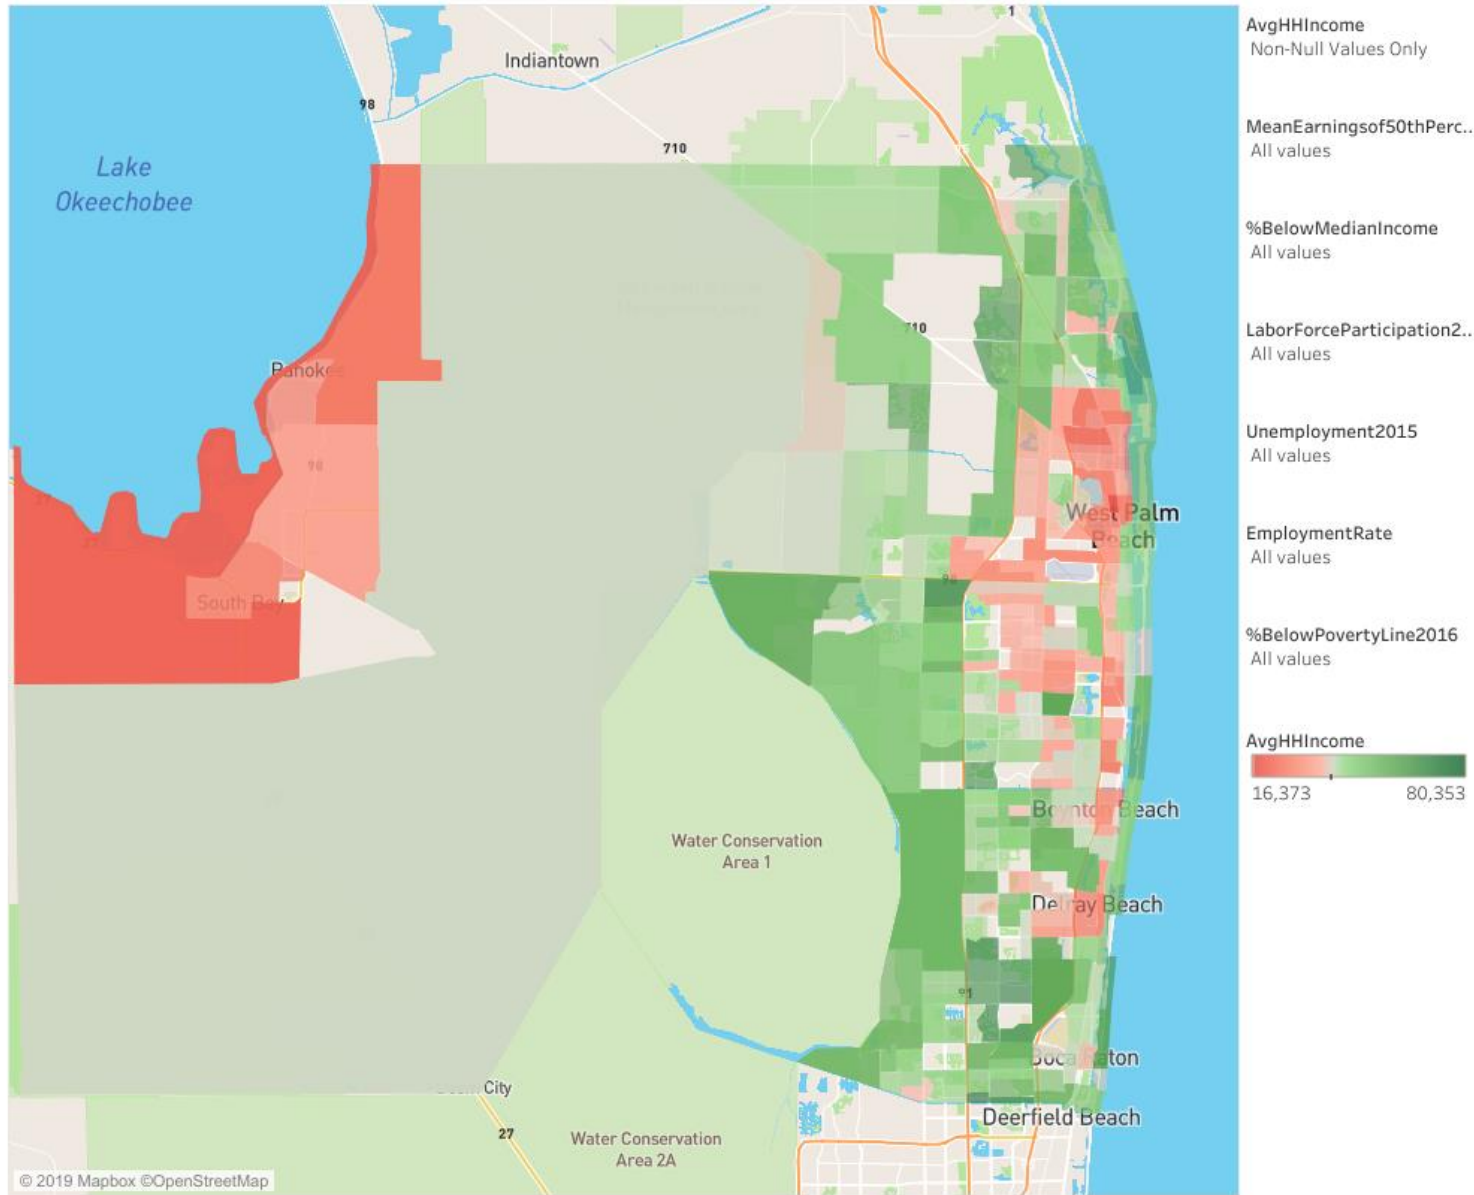

OA Data Maps#2

File created on: 10/22/2019 2:34:48 PM

Opportunity Atlas Data Story

Income Data	Population and Neighborhood Characteristics	Characteristics of Those Remaining in Neighborhood	Social Economic Data
-------------	---	--	----------------------

Opportunity Atlas Data Story

Income Data

Population and
Neighborhood
Characteristics

Characteristics of
Those Remaining in
Neighborhood

Social Economic Data

Opportunity Atlas Data Story

Income Data

Population and
Neighborhood
Characteristics

Characteristics of
Those Remaining in
Neighborhood

Social Economic Data

Opportunity Atlas Data Story

Income Data

Population and
Neighborhood
Characteristics

Characteristics of
Those Remaining in
Neighborhood