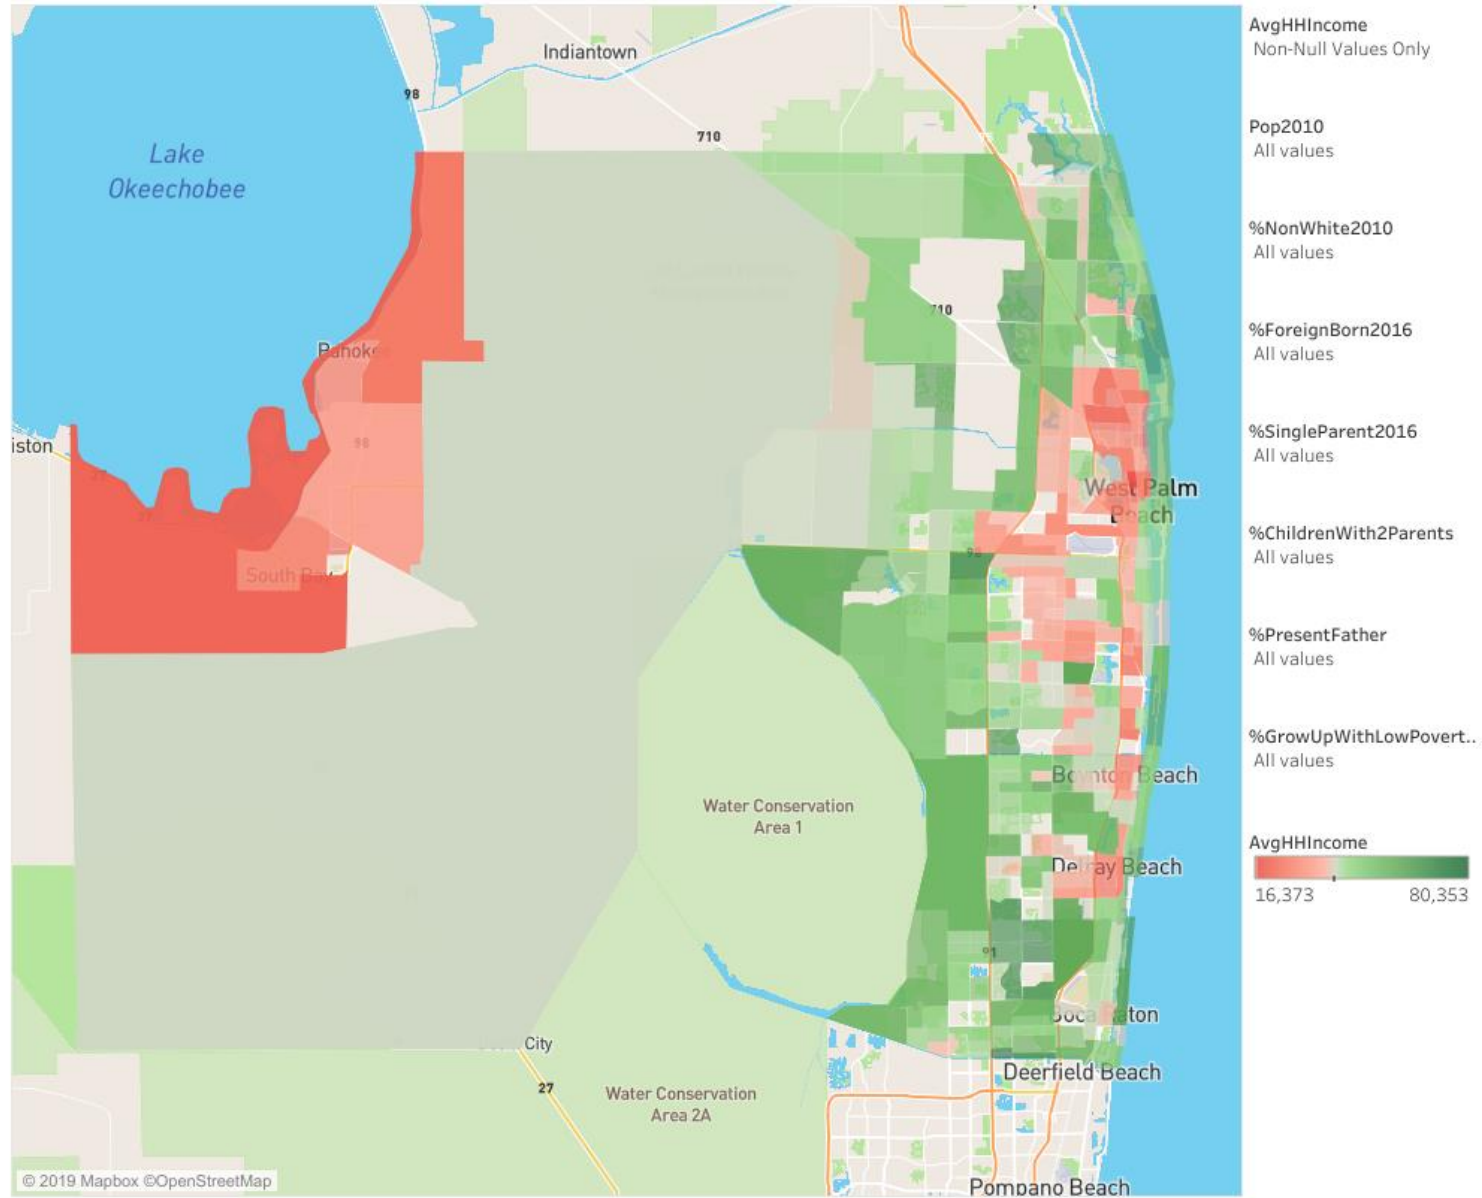

OA Data Maps#2

File created on: 10/22/2019 2:34:48 PM

Opportunity Atlas Data Story

Income Data	Population and Neighborhood Characteristics	Characteristics of Those Remaining in Neighborhood	Social Economic Data
-------------	---	--	----------------------

Opportunity Atlas Data Story

Income Data

Population and
Neighborhood
Characteristics

Characteristics of
Those Remaining in
Neighborhood

Social Economic Data

Opportunity Atlas Data Story

Income Data

Population and
Neighborhood
Characteristics

Characteristics of
Those Remaining in
Neighborhood

Social Economic Data

Opportunity Atlas Data Story

Income Data

Population and
Neighborhood
Characteristics

Characteristics of
Those Remaining in
Neighborhood

Social Economic Data